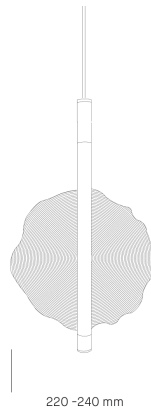

## SOLT DROP PENDANT

Standard Dimensions

Standard Dimensions

400

400mm

24 Volt LED

### Suspension

in ceiling ceiling mounted